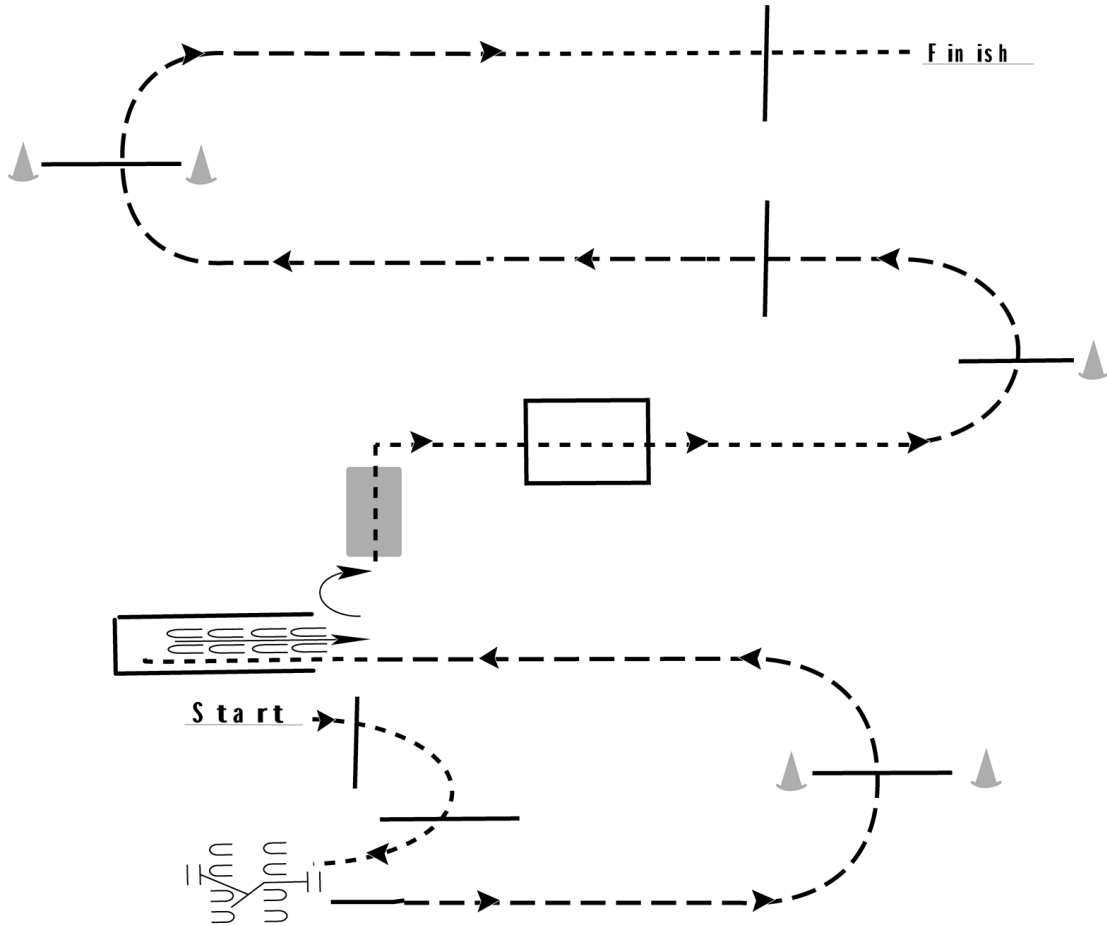

Harry Hughes Circuit

Trail (All ages /walk trot/walk/lead line/ RWD)

Show Date: 07-22-2018

www.HorseShowPatterns.com

www.HorseShowPatterns.com

1. Walk over two poles to gate
2. Work gate with left hand
3. Lope on the left lead over pole
4. Break to a walk and walk into chute
5. Back out of chute
6. Walk over bridge
7. Walk through box
8. Trot over poles
9. Lope on the right lead over pole
10. Break to the walk and walk over final elevated pole to finish

Walk	-----
Jog	- - - - -
Extended Jog	- - - - -
Lope	—————
Leg Yield	
Lead Change	↙ ↘
Back	← ← ← ← ←
Marker	(B)
Sidepass	←-----→

[T/1-9]

Pattern Provided by:
C. Schroeder

Harry Hughes Circuit

Trail in Hand (All ages/walk trot/walk/lead line/rwd)

Show Date: 07-22-2018

w w w . H o r s e S h o w P a t t e r n s . c o m

w w w . H o r s e S h o w P a t t e r n s . c o m

1. Walk over two poles to gate
2. Work gate with left hand
3. Trot over pole and into chute
4. Back out of chute
5. Walk over bridge
6. Walk through box
7. Trot over poles
8. Break to the walk and walk over final elevated pole to finish

Walk	-----
Jog	-----
Extended Jog	-----
Lope	—————
Leg Yield	
Lead Change	—/—
Back	←←←←
Marker	Ⓚ
Sidepass	←-----→

[T/1-7]

Pattern Provided by:

C. Schroeder