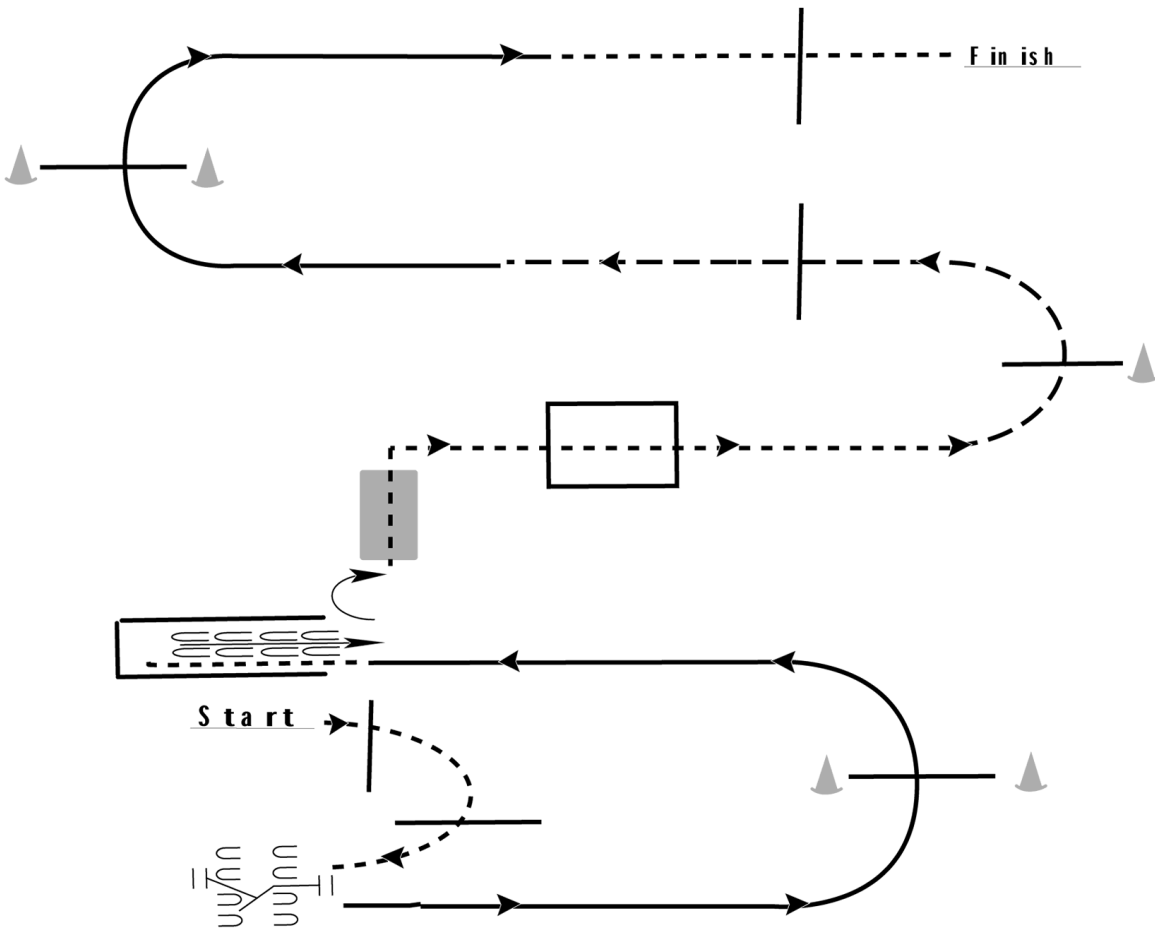

Harry Hughes Circuit

Trail (All ages /walk trot/walk/lead line/ RWD)

Show Date: 07-22-2018

www.HorseShowPatterns.com

www.HorseShowPatterns.com

1. Walk over two poles to gate
2. Work gate with left hand
3. Lope on the left lead over pole
4. Break to a walk and walk into chute
5. Back out of chute
6. Walk over bridge
7. Walk through box
8. Trot over poles
9. Lope on the right lead over pole
10. Break to the walk and walk over final elevated pole to finish

Walk	-----
Jog	- - - - -
Extended Jog	- - - - -
Lope	—————
Leg Yield	
Lead Change	↙ ↘
Back	← ← ← ← ←
Marker	(B)
Sidepass	←-----→

[T/1-9]

Pattern Provided by:
C. Schroeder

Harry Hughes Circuit

Trail in Hand (All ages/walk trot/walk/lead line/rwd)

Show Date: 07-22-2018

w w w . H o r s e S h o w P a t t e r n s . c o m

w w w . H o r s e S h o w P a t t e r n s . c o m

1. Walk over two poles to gate
2. Work gate with left hand
3. Trot over pole and into chute
4. Back out of chute
5. Walk over bridge
6. Walk through box
7. Trot over poles
8. Break to the walk and walk over final elevated pole to finish

Walk	-----
Jog	-----
Extended Jog	-----
Lope	—————
Leg Yield	
Lead Change	—/—
Back	←←←←
Marker	Ⓚ
Sidepass	←-----→

[T/1-7]

Pattern Provided by:

C. Schroeder